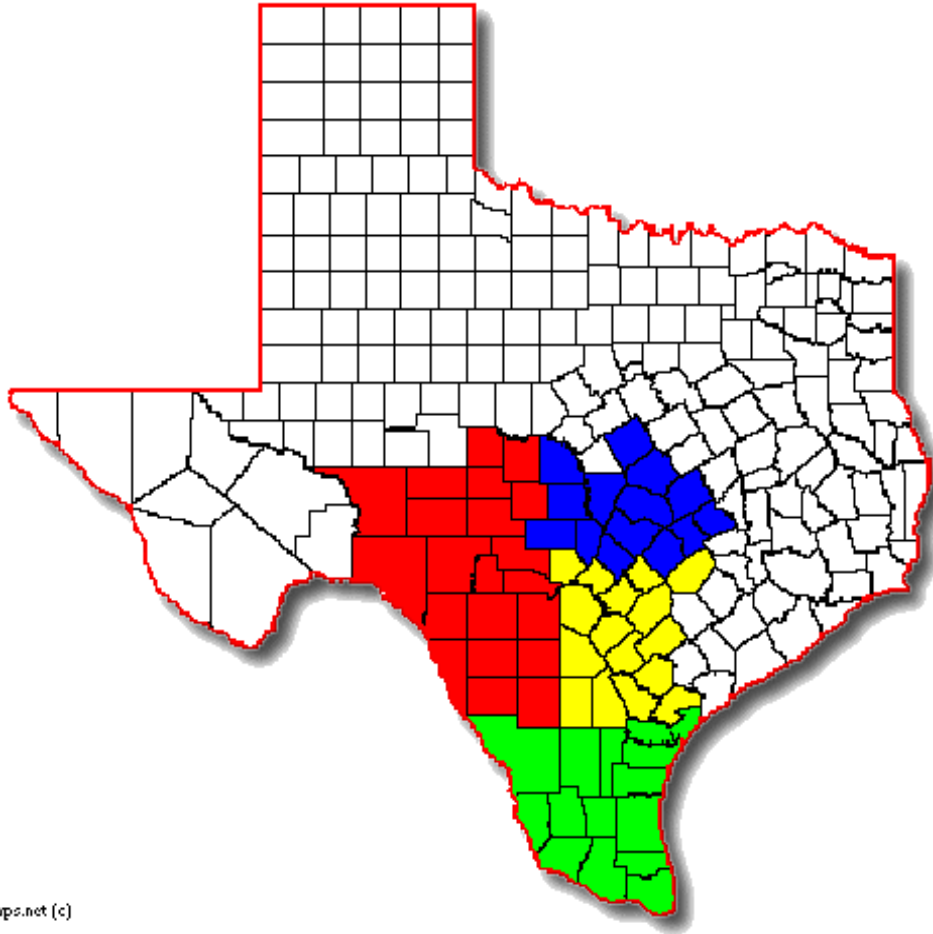

1095 Zoning Map (Proposed)

Source: diymaps.net (c)

Zone 1 (Blue): Coryell, Bell, Williamson, Travis, San Saba, Llano, Gillespie, Hays, Lee, Milam, Burleson, Bastrop, Blanco, Burnet

Zone 2 (Yellow): Kendall, Comal, Caldwell, Fayette, Bexar, Guadalupe, DeWitt, Wilson, Karnes, Goliad, Atascosa, McMullen, Live Oak, Bee

Zone 3 (Green): Aransas, San Patricio, Nueces, Jim Wells, Duval, Webb, Kleberg, Zapata, Jim Hogg, Brooks, Kenedy, Starr, Hidalgo, Willacy, Cameron

Zone 4 (Red): McCulloch, Mason, Kimble, Menard, Sutton, Schleicher, Concho, Crockett, Val Verde, Edwards, Real, Kerr, Bandera, Medina, Uvalde, Kinney, Frio, Zavala, Maverick, La Salle, Dimmit

***Zone 1 is established around Austin as main population hub.**

***Zone 2 is established around San Antonio as a main population hub.**

***Zone 3 is established around Corpus Christi as a main population hub.**